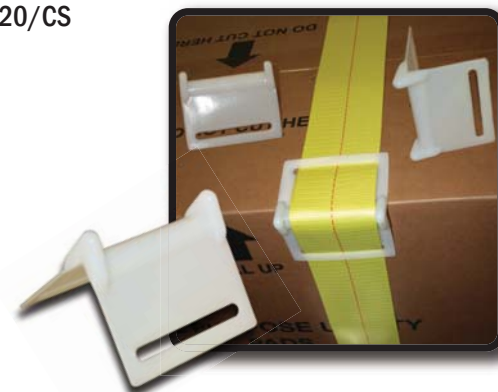

ProSeries® Corner Protectors

140082
Plastic Corner Protector for 2" to 4" Webbing
Sold 20/CS